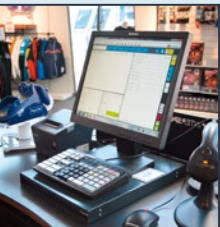

Kassensysteme,
Depotsysteme
und Internetbuchung
für den Skiverleih

Cash register systems,
depot systems
and internet booking
for ski rentals

digiCOM
IT-SOLUTIONS

SPIELJOCHBAHN FÜGEN, INTERSPORT BRÜNDL

RENTMAXX RENTAL SOFTWARE

- Einfach zu bedienende Softwarelösung für die Sportartikelvermietung
- Erfüllt die vielfältigen Anforderungen der Vermietung in der Praxis
- Der übersichtliche und durchgängige Aufbau und die absolut flexible Preisgestaltung ermöglichen eine optimale Aufgabenerledigung

- An easy-to-use software solution for sports equipment rental
- Satisfies the diverse needs of rental operations in practice
- An intuitive and accessible setup, combined with fully flexible pricing options, allows for optimal task management

DEPOTMAXX DEPOT SYSTEM

- Vermietung und Verwaltung von Depotplätzen jeder Art
- Komplette Lösung vom Kassenverkaufsplatz bis hin zum Schrankschloss
- Unterstützt alle gängigen Skipasstypen
- Schnittstellen zu vielen anderen Systemen
- Remote Control über Smartphone App

- Management and leasing of depot facilities of all types
- Complete solutions, from ticket booth locations to cabinet locks
- Supports all common ski pass types
- Interfaces to many other systems
- Remote control smartphone app

RENTMAXX CHECK-IN

- Schneller Kunden-Check-In am SB-Terminal für zusätzlichen Komfort
- Vollständige Eingabe aller für die Vermietung relevanten Daten durch Ihre Kunden über Touchscreen oder Tablet
- Sofortiger Ausdruck eines Tickets mit Barcodenummer zur einfachen Weiterbearbeitung im Verleih