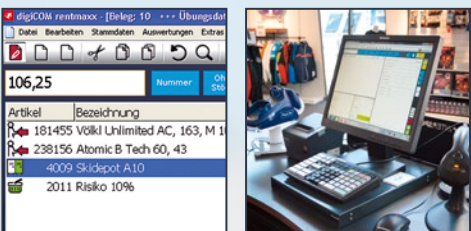

Kassensysteme,
Depotsysteme
und Internetbuchung
für den Skiverleih

Cash register systems,
depot systems
and internet booking
for ski rentals

digiCOM
IT-SOLUTIONS

SPIELJOCHBAHN FÜGEN, INTERSPORT BRÜNDL

RENTMAXX RENTAL SOFTWARE

- Einfach zu bedienende Softwarelösung für die Sportartikelvermietung
- Erfüllt die vielfältigen Anforderungen der Vermietung in der Praxis
- Der übersichtliche und durchgängige Aufbau und die absolut flexible Preisgestaltung ermöglichen eine optimale Aufgabenerledigung

- An easy-to-use software solution for sports equipment rental
- Satisfies the diverse needs of rental operations in practice
- An intuitive and accessible setup, combined with fully flexible pricing options, allows for optimal task management

DEPOTMAXX DEPOT SYSTEM

- Vermietung und Verwaltung von Depotplätzen jeder Art
- Komplette Lösung vom Kassenverkaufsplatz bis hin zum Schrankschloss
- Unterstützt alle gängigen Skipasstypen
- Schnittstellen zu vielen anderen Systemen
- Remote Control über Smartphone App

- Management and leasing of depot facilities of all types
- Complete solutions, from ticket booth locations to cabinet locks
- Supports all common ski pass types
- Interfaces to many other systems
- Remote control smartphone app

RENTMAXX CHECK-IN

- Schneller Kunden-Check-In am SB-Terminal für zusätzlichen Komfort
- Vollständige Eingabe aller für die Vermietung relevanten Daten durch Ihre Kunden über Touchscreen oder Tablet
- Sofortiger Ausdruck eines Tickets mit Barcodenummer zur einfachen Weiterbearbeitung im Verleih